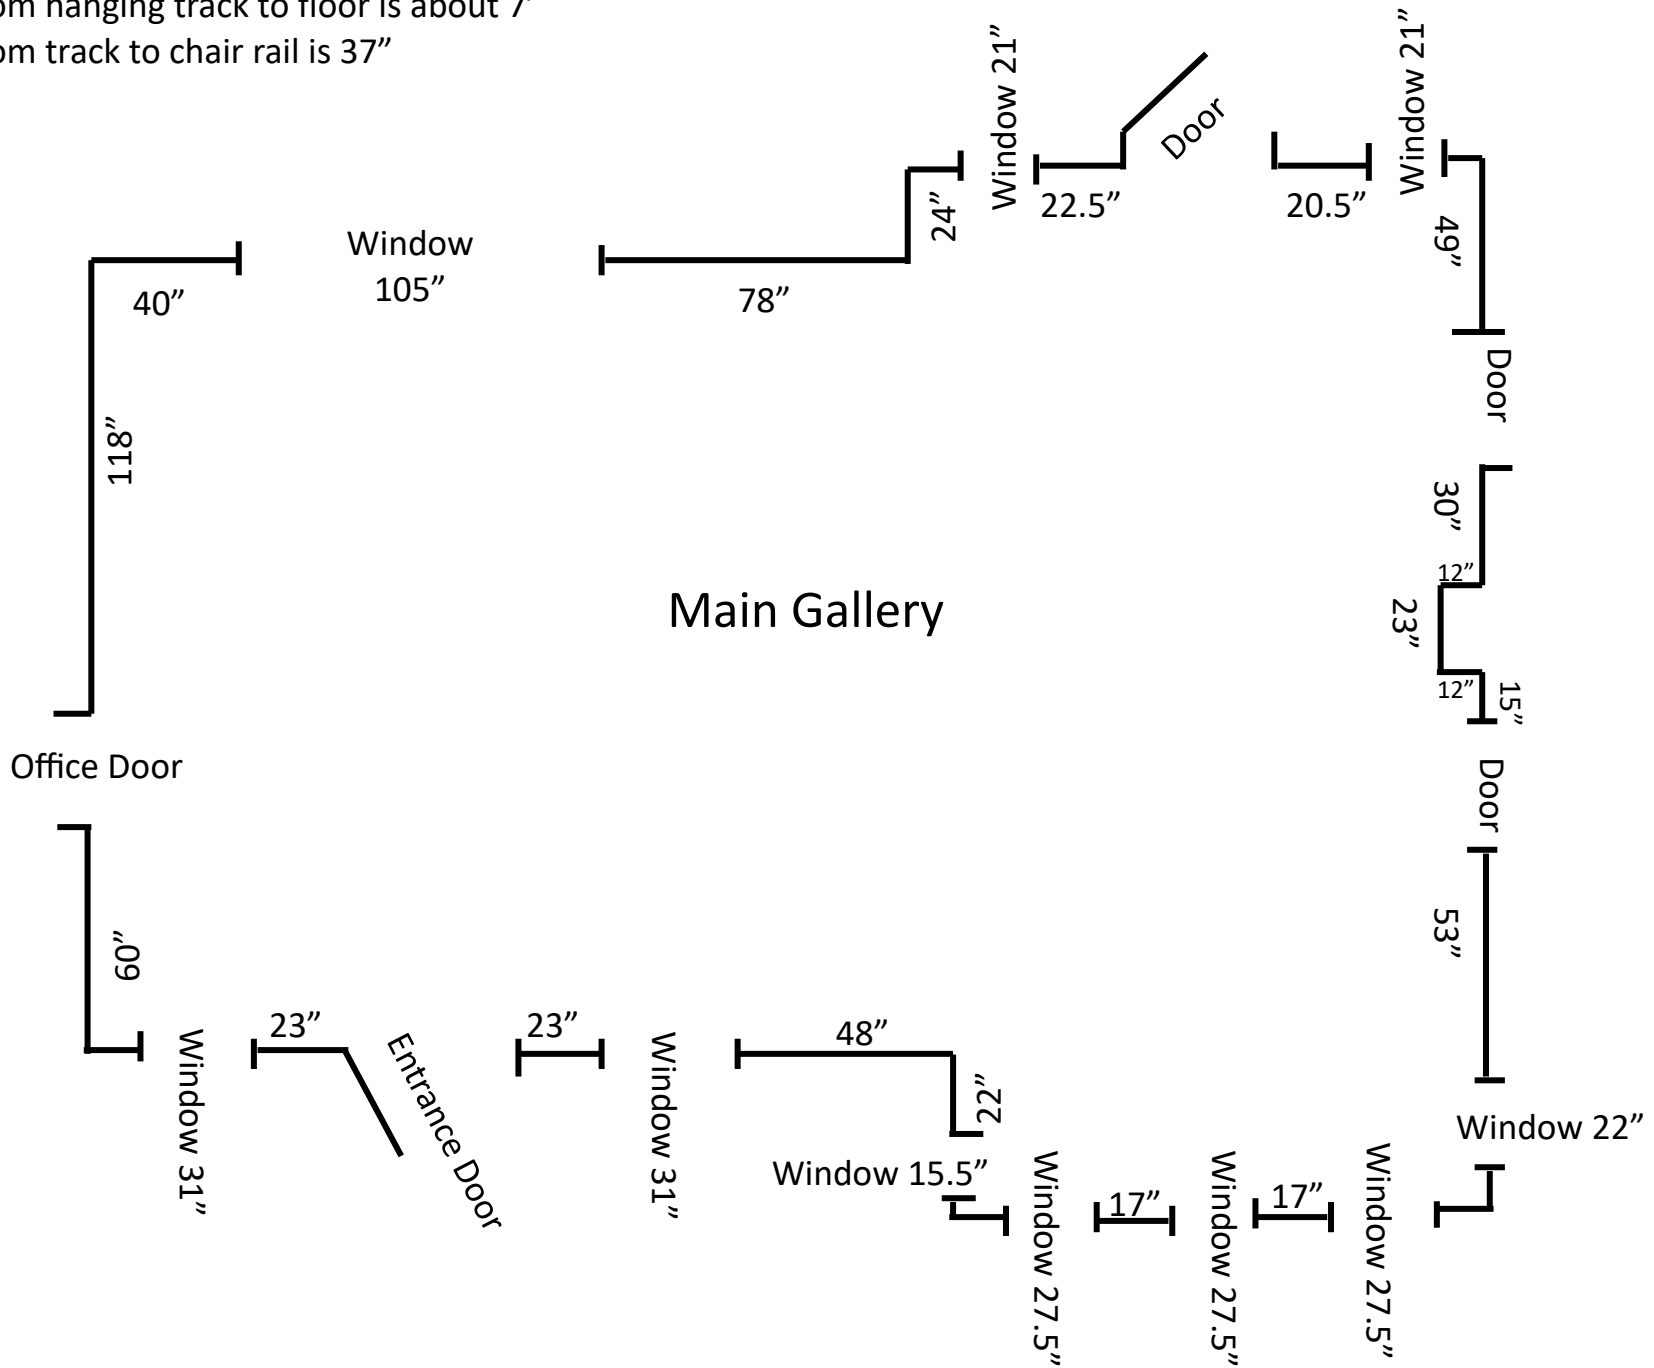

GIBSON GALLERY HANGING SPACE

From hanging track to floor is about 7'

From track to chair rail is 37"

Activity Room/Artisan Shoppe