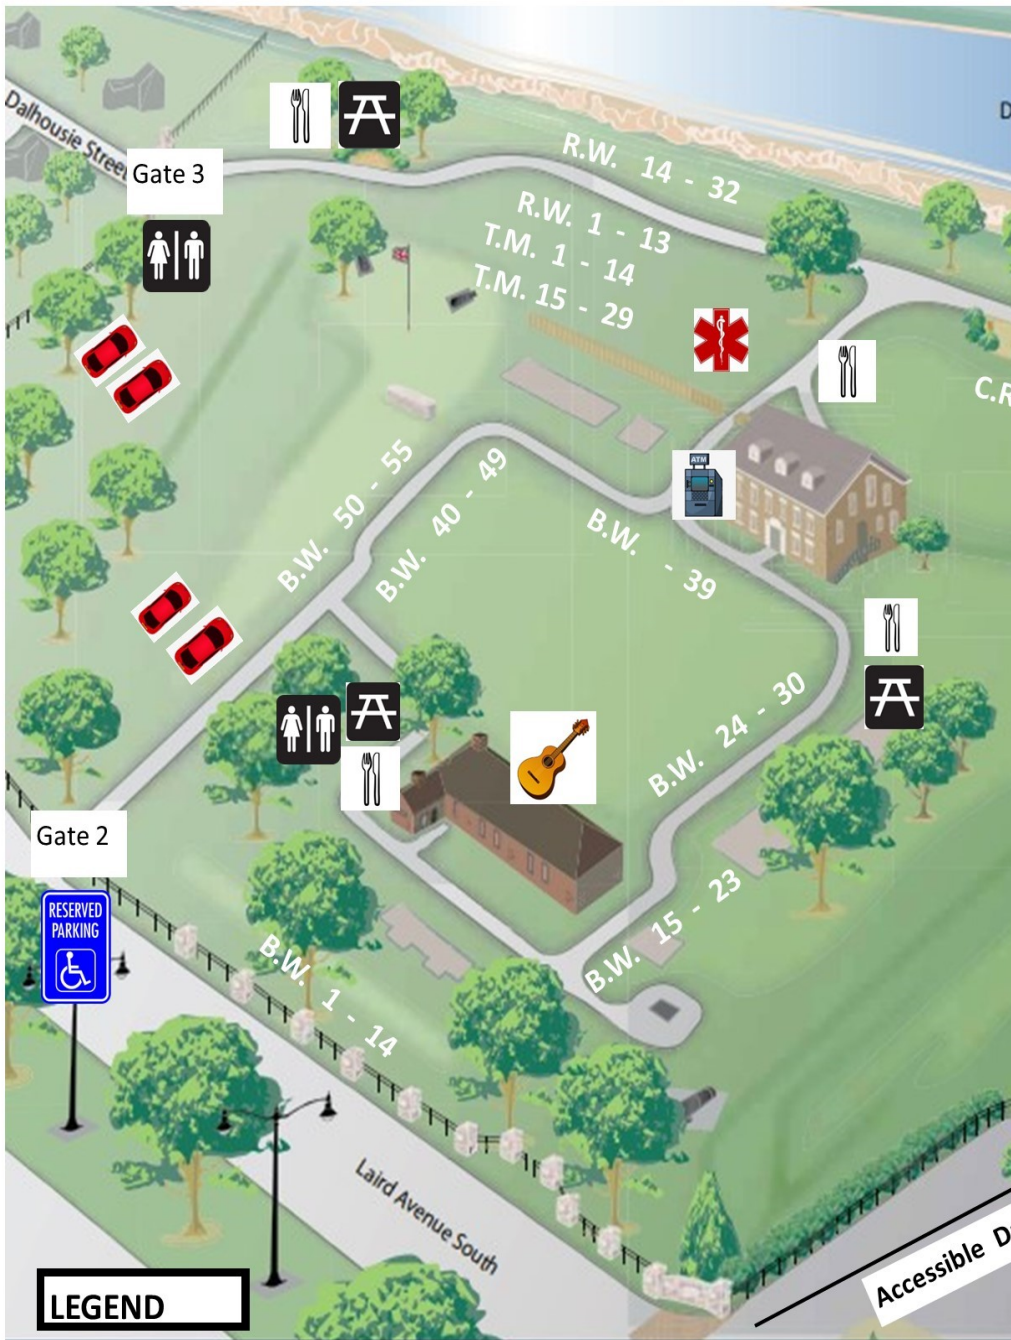

LEGEND

ACCESSIBLE PARKING

ATM

EMS

L'IL ARTIST WORKSHOP

PICNIC TABLES